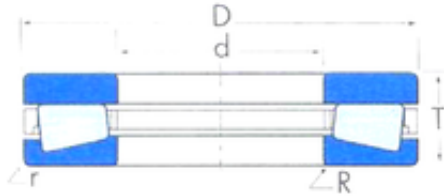

T45751 Timken Thrust Tapered Roller Bearing

Bearing No. T45751

Size	1162.05x1282.7x57.099 mm
Bore Diameter	1162,05 mm
Outer Diameter	1282,7 mm
Width	57,099 mm
d	1162,05 mm
D	1282,7 mm
T	57,099 mm
R	3,3 mm
r	3,3 mm
Weight	89,5 Kg
Basic static load rating (C0)	19000000 kN
Basic dynamic load rating (Ca90)	619000

T45751 Bearing 2D drawings and 3D CAD models