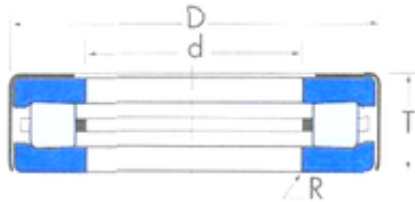

T89 Timken Thrust Tapered Roller Bearing

Bearing No. T89

Size	22.479x48.021x15.875 mm
Bore Diameter	22,479 mm
Outer Diameter	48,021 mm
Width	15,875 mm
d	22,479 mm
D	48,021 mm
T	15,875 mm
R	0,8 mm

T89 Bearing 2D drawings and 3D CAD models