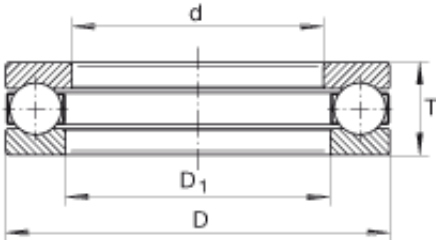

Handan Pangbo Bearings Sales Co., Ltd.d

DEA GT4 GT2 Compatible 433.92mhz Rolling code garage gate remote control

GT4 Bearing 2D drawings and 3D CAD models

Bearing No. GT4

Size	17.463x34.138x14.3 mm
Bore Diameter	17,463 mm
Outer Diameter	34,138 mm
Width	14,3 mm
d	11/16 inch
d	17,463 mm
D	1,344 inch
D	34,138 mm
T	0,563 inch
T	14,3 mm
D ₁	0,719 inch
D ₁	18,263 mm
m	0,135 lbs / Weight
m	61 g / Weight
C _a	2260 lbf / Dynamic load rating (axial)
C _a	10100 N / Dynamic load rating (axial)
C _{0a}	3750 lbf / Static load rating (axial)
C _{0a}	16700 N / Static load rating (axial)