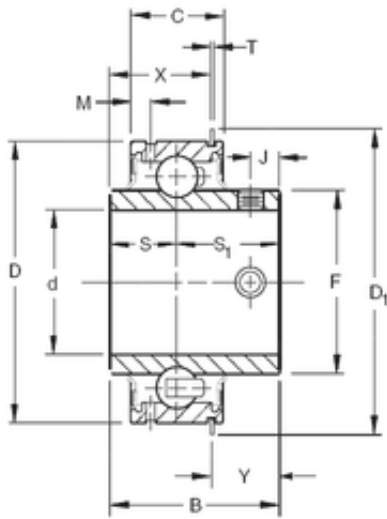

Handan Pangbo Bearings Sales Co., Ltd.

19.05 mm x 47 mm x 30,96 mm TIMKEN ER12DD Insert Bearings Cylindrical OD

Bearing No. ER12DD

Size	19.05x47x30.96 mm
Bore Diameter	19.05 mm
Outer Diameter	47 mm
Width	30,96 mm
d	19.05 mm
D	47 mm
B	30,96 mm
C	15,88 mm
Y	16,61 mm
S1	18,26 mm
X	14,35 mm
D1	52,4 mm
F	28,17 mm
J	5,16 mm
M	3,97 mm
S	12,7 mm
T	1,2 mm
Thread (G)	M5X0,8

ER12DD Bearing 2D drawings and 3D CAD models