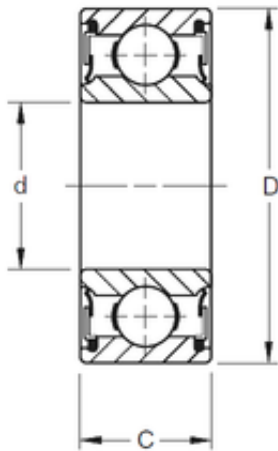

Handan Pangbo Bearings Sales Co., Ltd.

25 mm x 62 mm x 25,4 mm TIMKEN W305PP Single Row Ball Bearings

Bearing No. W305PP

Size	25x62x25.4 mm
Bore Diameter	25 mm
Outer Diameter	62 mm
Width	25,4 mm
d	25 mm
D	62 mm
B	25,4 mm
C	25,4 mm
Weight	0,354 Kg
Basic dynamic load rating (C)	26,6 kN

W305PP Bearing 2D drawings and 3D CAD models