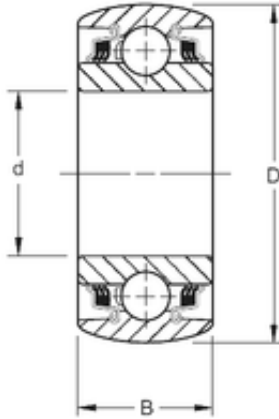

Handan Pangbo Bearings Sales Co., Ltd

ROUND BORE

49,23 mm x 90 mm x 30,18 mm TIMKEN
W210PPB2 Single Row Ball Bearings

Bearing No. W210PPB2

Size	49.23x90x30.18 mm
Bore Diameter	49,23 mm
Outer Diameter	90 mm
Width	30,18 mm
d	49,23 mm
D	90 mm
B	30,18 mm
C	30,18 mm
Weight	0,708 Kg
Basic dynamic load rating (C)	39,9 kN

W210PPB2 Bearing 2D drawings and 3D CAD models