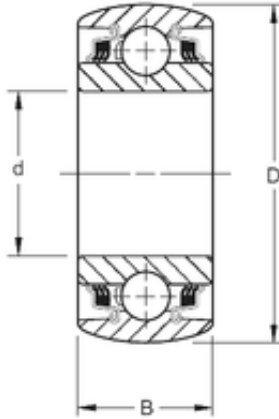

Handan Pangbo Bearings Sales Co., Ltd.

ROUND BORE

49,23 mm x 90 mm x 30,18 mm TIMKEN
W210PPB2 Single Row Ball Bearings

Bearing No. W210PPB2

| | |
|-------------------------------|-------------------|
| Size | 49.23x90x30.18 mm |
| Bore Diameter | 49,23 mm |
| Outer Diameter | 90 mm |
| Width | 30,18 mm |
| d | 49,23 mm |
| D | 90 mm |
| B | 30,18 mm |
| C | 30,18 mm |
| Weight | 0,708 Kg |
| Basic dynamic load rating (C) | 39,9 kN |

W210PPB2 Bearing 2D drawings and 3D CAD models