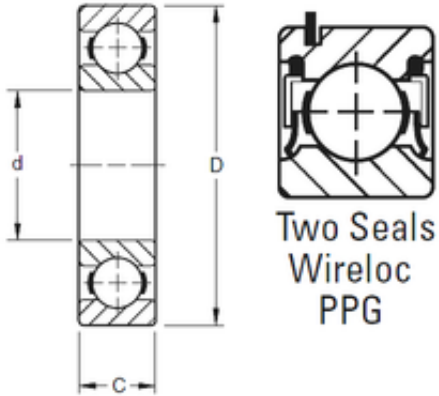

## 15 mm x 32 mm x 9 mm TIMKEN 9102PPG Single Row Ball Bearings

Bearing No. 9102PPG

Size	15x32x9 mm
Bore Diameter	15 mm
Outer Diameter	32 mm
Width	9 mm
d	15 mm
D	32 mm
B	9 mm
C	9 mm
Weight	0,027 Kg
Basic dynamic load rating (C)	6,36 kN