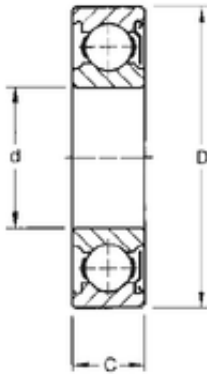

Handan Pangbo Bearings Sales Co., Ltd.

35 mm x 72 mm x 17 mm TIMKEN 207KD Single Row Ball Bearings

Bearing No. 207KD

Size	35x72x17 mm
Bore Diameter	35 mm
Outer Diameter	72 mm
Width	17 mm
d	35 mm
D	72 mm
B	17 mm
C	17 mm
Weight	0,290 Kg
Basic dynamic load rating (C)	29,1 kN

207KD Bearing 2D drawings and 3D CAD models