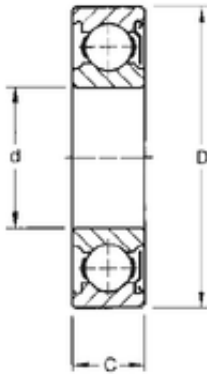

### 10 mm x 26 mm x 8 mm TIMKEN 9100KD Single Row Ball Bearings

Bearing No. 9100KD

Size	10x26x8 mm
Bore Diameter	10 mm
Outer Diameter	26 mm
Width	8 mm
d	10 mm
D	26 mm
B	8 mm
C	8 mm
Weight	0,018 Kg
Basic dynamic load rating (C)	5,16 kN

9100KD Bearing 2D drawings and 3D CAD models